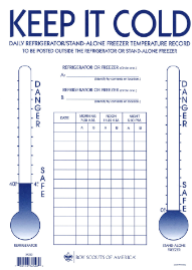

Keep It Cold Chart

34230