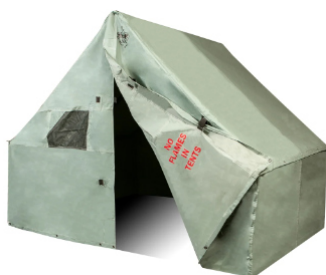

Required

Drop Ship

New

Improved Pricing

**GET THESE WHILE
THEY ARE HOT!**

★ **ONCE THEY'RE GONE, THEY'RE GONE!**

Scouting America Deluxe 2 Door Canvas Wall Tents and Aluminum Frames

Scouting America 7' x 8'10"
2 Door , 4 Window Deluxe
Canvas Wall Tent