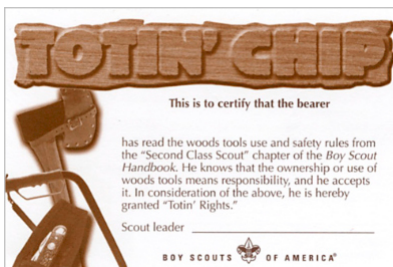

BSA® Aquatics Swimming & Water Rescue Pocket Certificate

659863

This pocket certificate recognizes Scouting Leaders who have completed the BSA Aquatics Training program.

BSA® Stand Up Paddleboarding Pocket Certificate

656897

This certificate is awarded to Scouts or Venturers once they complete the BSA Paddleboarding requirements to show that they are trained in Stand Up Paddleboarding.

BSA® NCAP Standards 2025

663887

Promote the health, safety, and well-being of every camper, leader, visitor, and staff member while participating in a BSA-accredited camp. Guide councils so that each camper and leader obtains a quality program consistent with the BSA brand.

BSA® Paul Bunyan Award Pocket Certificate

663476

Recognize every Scout when he completes the requirements for the Paul Bunyan Award. Designed to be completed using an ink pen.

Totin' Chip Pocket Certificate

661946

The Totin' Chip pocket certificate is awarded to older Scouts who've been granted the right to carry and use woods tools.

Mountain Bike Check List Poster 2025

663570

The checklist features the easy-to-remember A-B-C-D mnemonic. Emphasizing the A-B-C-D of bike safety—Air, Brakes, Chain, Dome (helmet)—this tag ensures that every Scout performs these crucial checks before hitting the trails. Measures: 7.5" x 11.5".