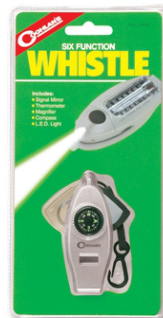

Six Function Whistle

2333*

Safety whistle with a piercing tone, an LED light, a magnifier, a compass, a two-scale thermometer, and a signal mirror. Battery-operated.