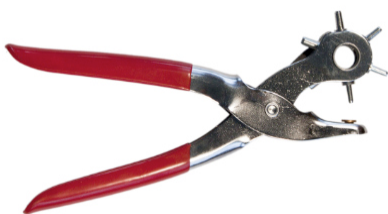

Rotary Punch

17257

Use this tool to punch up to six different sized holes in lightweight leather. It is perfect for making belts, inserting snaps, etc. The rotary wheel locks into position and the punch sizes range from 3/32" to 3/16".