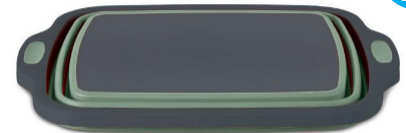

GSI® Escape Collapsible Sink

663928

This space-saving sink features an 8-liter capacity, and folds down to 1.3 inches for easy packing and storage, taking up minimal space in your gear bag. Crafted from durable materials including nylon, TPU, recycled polypropylene, and polyester. Weighs just 19.4 oz (550 g).