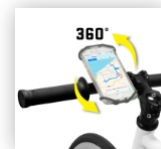

NEW

Nite Ize RunOff Waterproof Phone Case, Charcoal

661660

Secure your mobile device from the elements with the Nite Ize RunOff Waterproof Phone Case, featuring IP67 waterproof protection and full touchscreen functionality for active outdoor use!