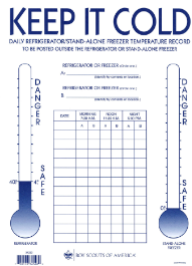

Keep It Cold Chart

34230