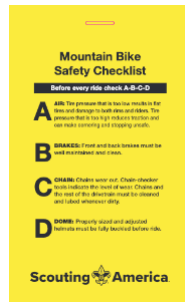

BSA® Paul Bunyan Award Pocket Certificate

663476

Recognize every Scout when he completes the requirements for the Paul Bunyan Award. Designed to be completed using an ink pen.

Totin' Chip Pocket Certificate

661946

The Totin' Chip pocket certificate is awarded to older Scouts who've been granted the right to carry and use woods tools.

Mountain Bike Check List Poster 2025

663570

The checklist features the easy-to-remember A-B-C-D mnemonic. Emphasizing the A-B-C-D of bike safety—Air, Brakes, Chain, Dome (helmet)—this tag ensures that every Scout performs these crucial checks before hitting the trails. Measures: 7.5" x 11.5".

Mountain Bike Safety Hang Check List Hang Tag 2025

663571

This handy tag is designed to hang conveniently on your bike, providing a quick reference to the essential pre-ride checks. Emphasizing the A-B-C-D of bike safety—Air, Brakes, Chain, Dome (helmet)—this tag ensures that every Scout performs these crucial checks before hitting the trails.