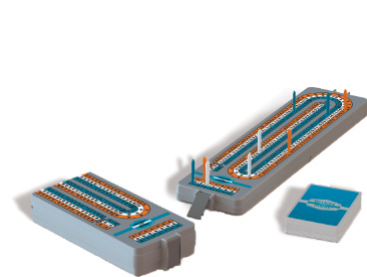

GSI® Backpack Cribbage Set

638283

Includes playing cards, scoring pegs, instructions, and a locking closure to keep contents safe and secure during transit. Dimensions: 13 x 3.25 x 1 inch. Weight: 0.46 lb.