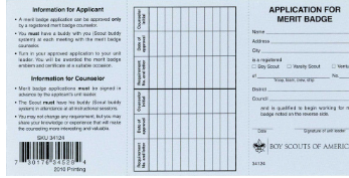

Scouts BSA® Aquatics Paddle Safety Pocket Certificate

646305
This card certifies that the instructor has completed Basic Canoeing, Kayaking, River Canoeing, and River Kayaking training. This is in addition to the "Safety Afloat".

Snorkeling BSA® Pocket Certificate

621533
This certificate is earned by completing the BSA requirements for "Snorkeling BSA."

Fieldbook

614985

Based on experiences of millions of Scouts and leaders, comprehensive reference includes sections on trek, preparation, and more. Soft cover.

Merit Badge Blue Card

661942 25/pack
661943 100/pack

A Scout completes one of these "blue cards" before beginning work on a merit badge.

BSA® Oath Pocket Certificate

622520

Single pocket certificate.

BSA® Outdoor Code Pocket Certificate