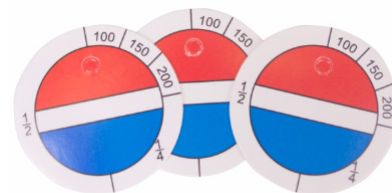

Buddy Tags Colored Version

647615

These buddy tags are pre-colored. One pack contains 200 tags. Measures 1 1/2".