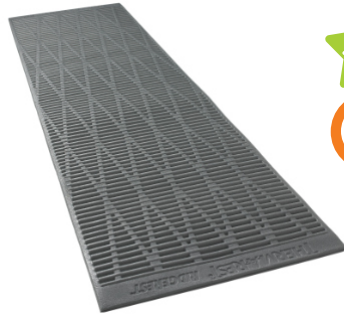

Therm-A-Rest® RidgeRest® Classic, Regular

619468

Lightweight pad merges ultra-durable crosslink polyethylene with high-performance, heat-trapping peaks and valleys. 72" L x 20" W x 1.5"D.

*This item will not ship to California or New York.