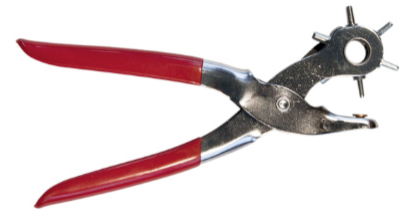

Leather Grip Kit

641448

Enhance the look and performance of your favorite hiking staff. Grip kit includes leather, lacing instructions.

Suede Lace For Crafts

17772

This decorative suede brown leather lace is great for adding fringe to a leather piece, lashing the leather "blade" of a tomahawk to the handle (check out the tomahawk craft project kit!) or making your own pair of moccasins. The roll comes with 25 yards of brown leather lace. Dimensions: 2.75" x 2.75" x 2.35".

Basic Tooling Set

17450

Learn the essentials of leather working with the seven basic tools found in this set. Tools are chrome-plated and extra durable. Includes instructions.

Rotary Punch

17257

Use this tool to punch up to six different sized holes in lightweight leather. It is perfect for making belts, inserting snaps, etc. The rotary wheel locks into position and the punch sizes range from 3/32" to 3/16".