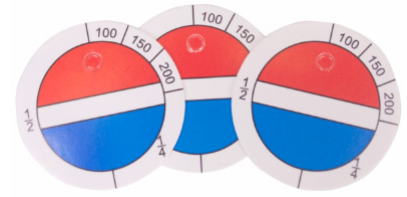

Buddy Tags Colored Version

647615

These buddy tags are pre-colored. One pack contains 200 tags. Measures 1 1/2".