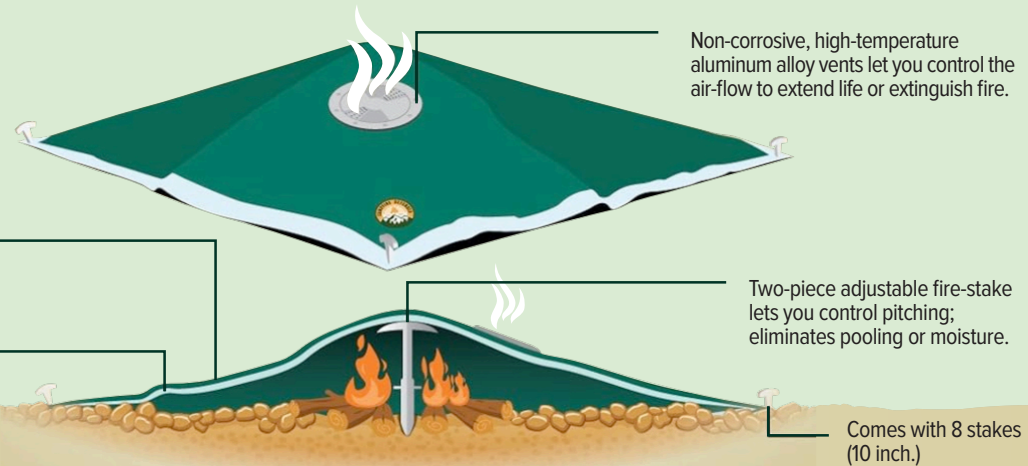

Resists temperatures up to 2500°
(typical campfire is 1500°)

Tying Twine

600610

850 feet coil of poly twine. 8.95" x 8.85" x 7.9"