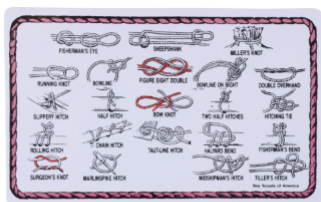

Ceremonial Arrow Kit

7353

Arrow kit includes lightly finished shaft, authentic fletching, sinew, handmade flint arrowhead, coup feather kit, and instructions.

Indian Lore Merit Badge Kit

644818

4 projects in each kit! Mini Teepee, bear Claw necklace, dream catcher and leather bag. Kits contain all of the materials needed for a Scout to complete the Indian Lore Merit Badge.

Talking Feather Craft Kit

7354

The Talking Feather Kit includes a 12" dowel, fur, feathers, sinew, beads, suede lace and instructions.

Arrowhead Bear Claw Necklace

646282

This kit comes with comes with a 1" arrowhead, artificial sinew, pony beads, two plastic bear claws and soft suede lace.

All In One Archery Merit Badge Kit

648903

This kit contains everything you need to construct a full-size, functioning arrow for archery. It meets requirement 2B for the Archery Merit Badge. Not for children under age 12.