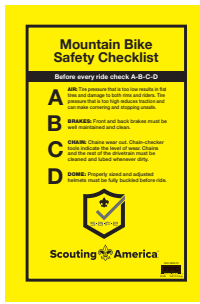

BSA® Paul Bunyan Award Pocket Certificate

663476

Recognize every Scout when he completes the requirements for the Paul Bunyan Award. Designed to be completed using an ink pen.

Totin' Chip Pocket Certificate

661946

The Totin' Chip pocket certificate is awarded to older Scouts who've been granted the right to carry and use woods tools.

Mountain Bike Check List Poster 2025

663570

The checklist features the easy-to-remember A-B-C-D mnemonic. Emphasizing the A-B-C-D of bike safety—Air, Brakes, Chain, Dome (helmet)—this tag ensures that every Scout performs these crucial checks before hitting the trails. Measures: 7.5" x 11.5".

Mountain Bike Safety Hang Check List Hang Tag 2025

663571

This handy tag is designed to hang conveniently on your bike, providing a quick reference to the essential pre-ride checks. Emphasizing the A-B-C-D of bike safety—Air, Brakes, Chain, Dome (helmet)—this tag ensures that every Scout performs these crucial checks before hitting the trails.